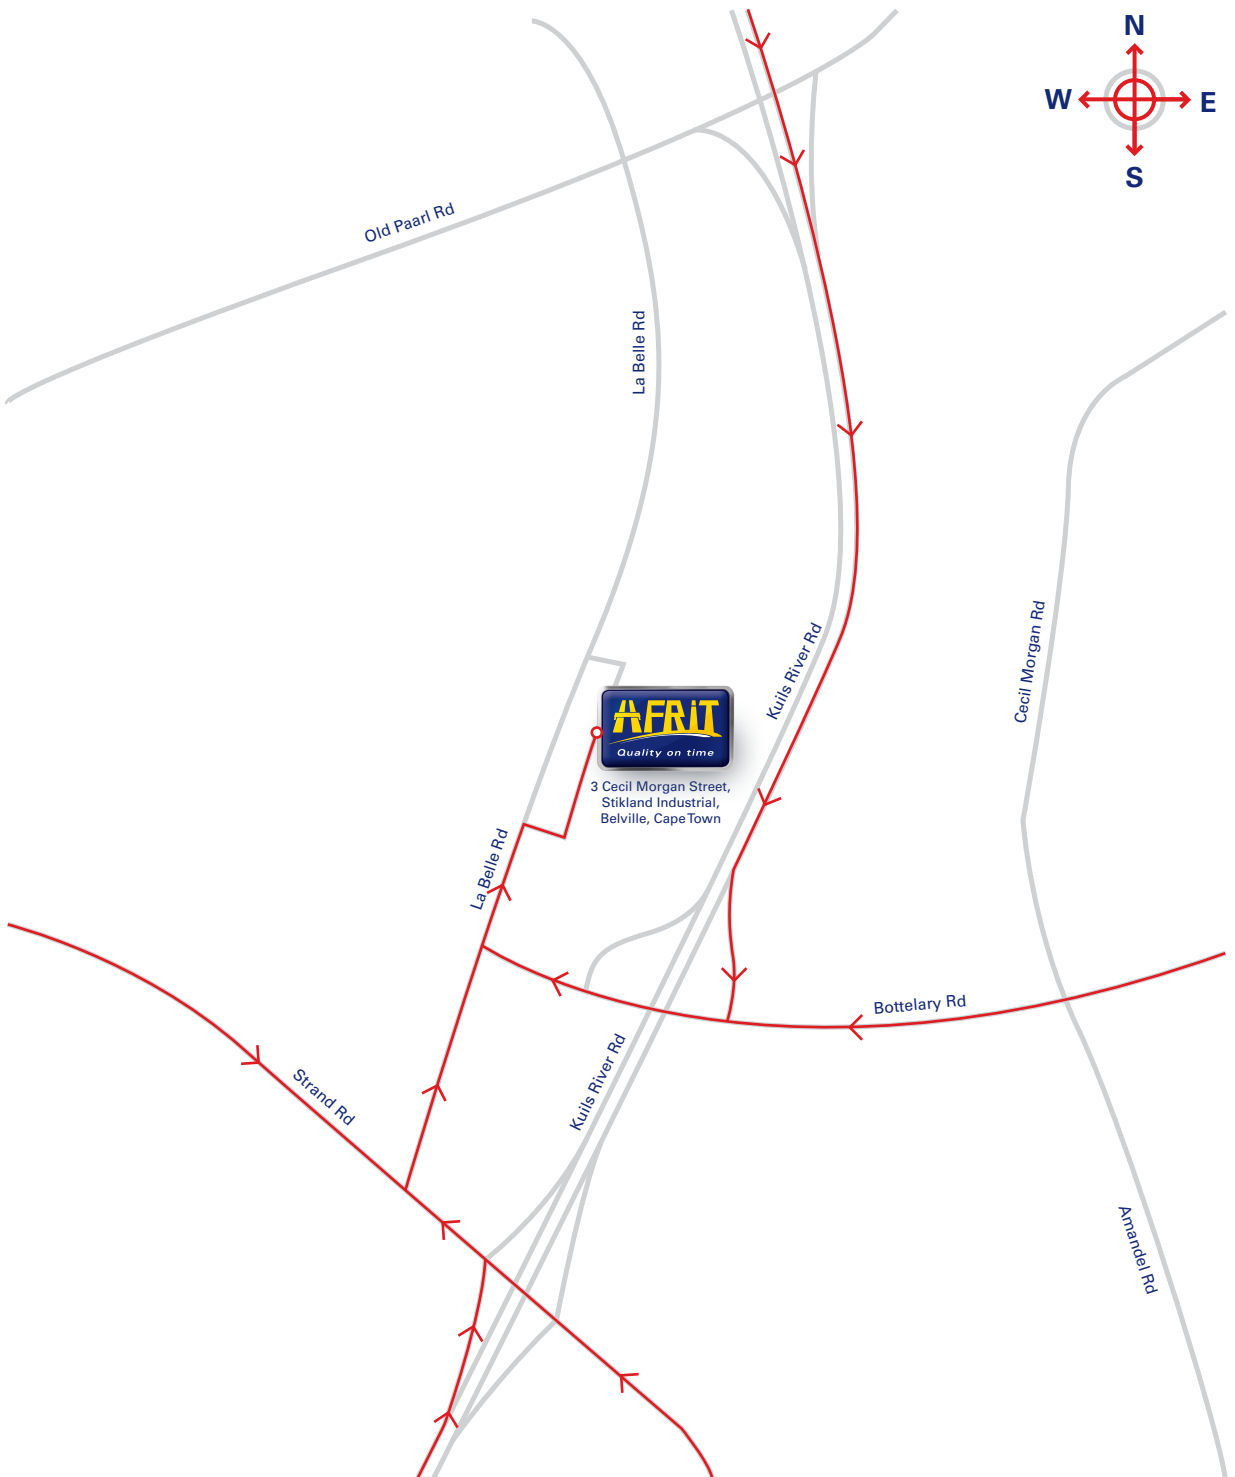

# AFRIT CAPE TOWN

## GPS COORDINATES

**NEW TRAILER SALES, PARTS STORE - Afrit Cape Town**  
3 Cecil Morgan Street, Stikland Industrial, Belville,  
Cape Town, Western Cape  
33°54'01.9" S 18°40'15.5" E